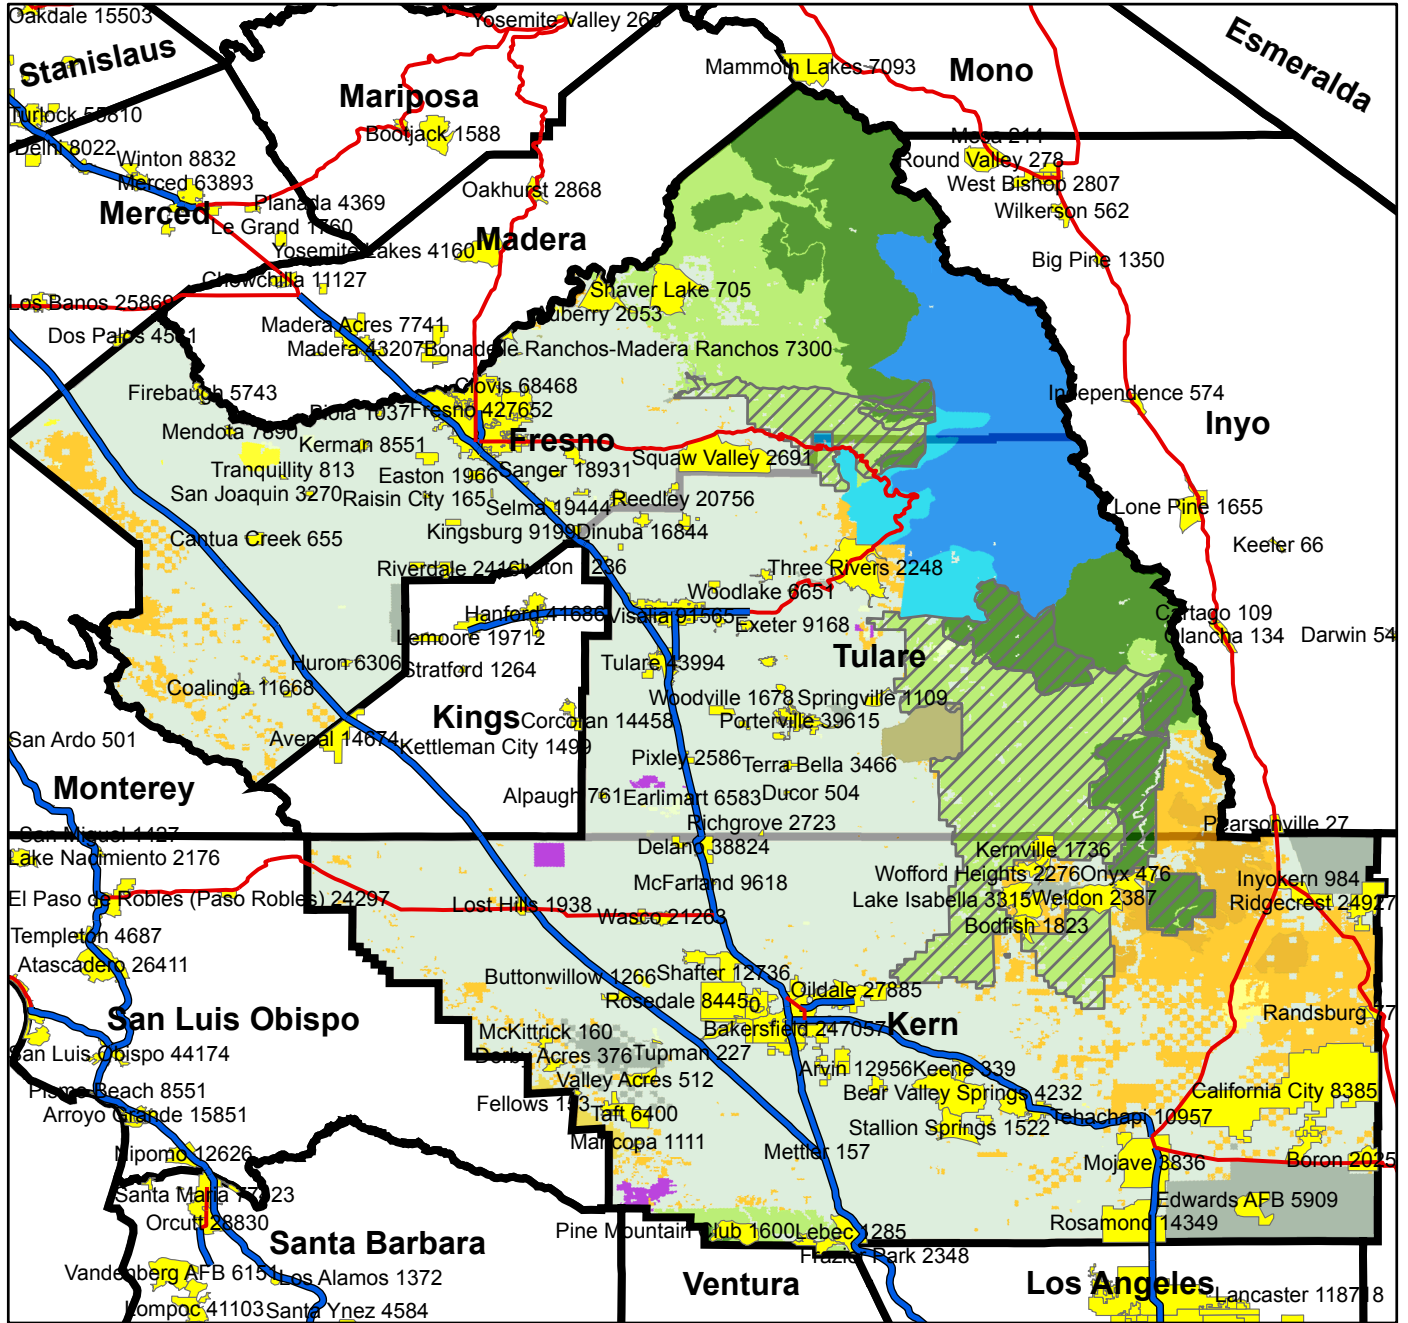

# Study Area of Sequoia National Forest Census Designated Places

August 16, 2008

## Legend

Limited Access Highway	Private	FWS Wilderness	Other Federal
Principal Highway	FS Wilderness	FWS National Wildlife Refuge	Tribal
US_Places	FS National Monument	Other FWS	State Wildlife Management Area
Sequoia National Forest	FS Wilderness Study Area	BLM Wilderness	State Park
Other FS	FS Wilderness Study Area	BLM National Monument	State Trust Land
NPS Wilderness	FS Wilderness Study Area	BLM Wilderness Study Area	Other State Lands
NPS National Park	FS Wilderness Study Area	Other BLM	City or County
NPS National Monument	FS Wilderness Study Area	Army Corps of Engineers	
Other NPS	FS Wilderness Study Area	Military	