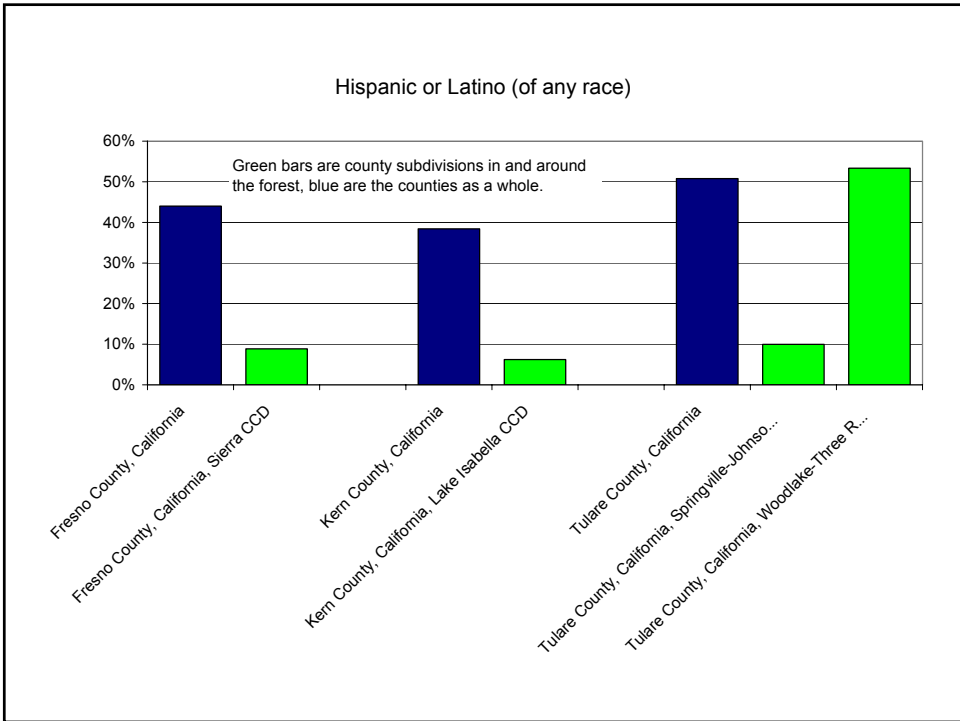

Sequoia National Forest

Notable differences between the area near the forest and the rest of the 3-county region

Share of Population Near the Forest

Agriculture, forestry, fishing and hunting