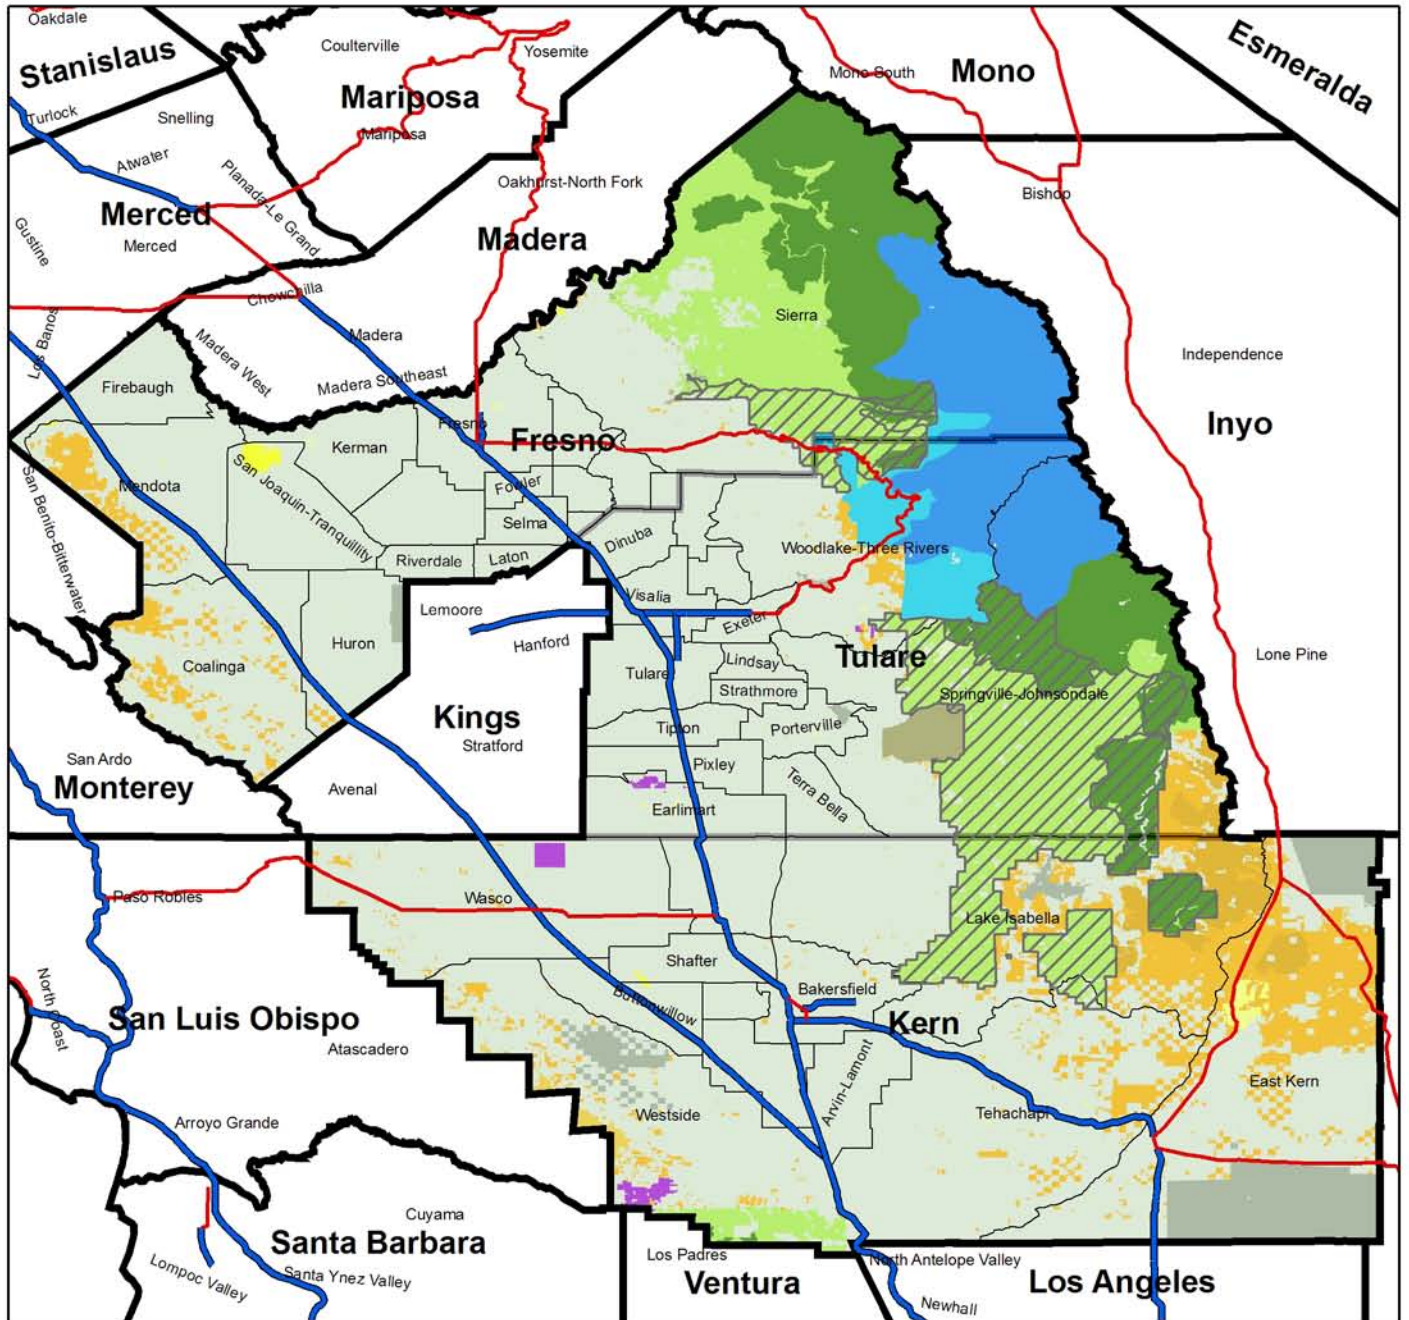

Study Area of Sequoia National Forest

August 16, 2008

Legend

- | | | | |
|-------------------------|--------------------------|------------------------------|--------------------------------|
| Limited Access Highway | Private | FWS Wilderness | Other Federal |
| Principal Highway | FS Wilderness | FWS National Wildlife Refuge | Tribal |
| Sequoia National Forest | FS National Monument | Other FWS | State Wildlife Management Area |
| | FS Wilderness Study Area | BLM Wilderness | State Park |
| | Other FS | BLM National Monument | State Trust Land |
| | NPS Wilderness | BLM Wilderness Study Area | Other State Lands |
| | NPS National Park | Other BLM | City or County |
| | NPS National Monument | Army Corps of Engineers | |
| | Other NPS | Military | |