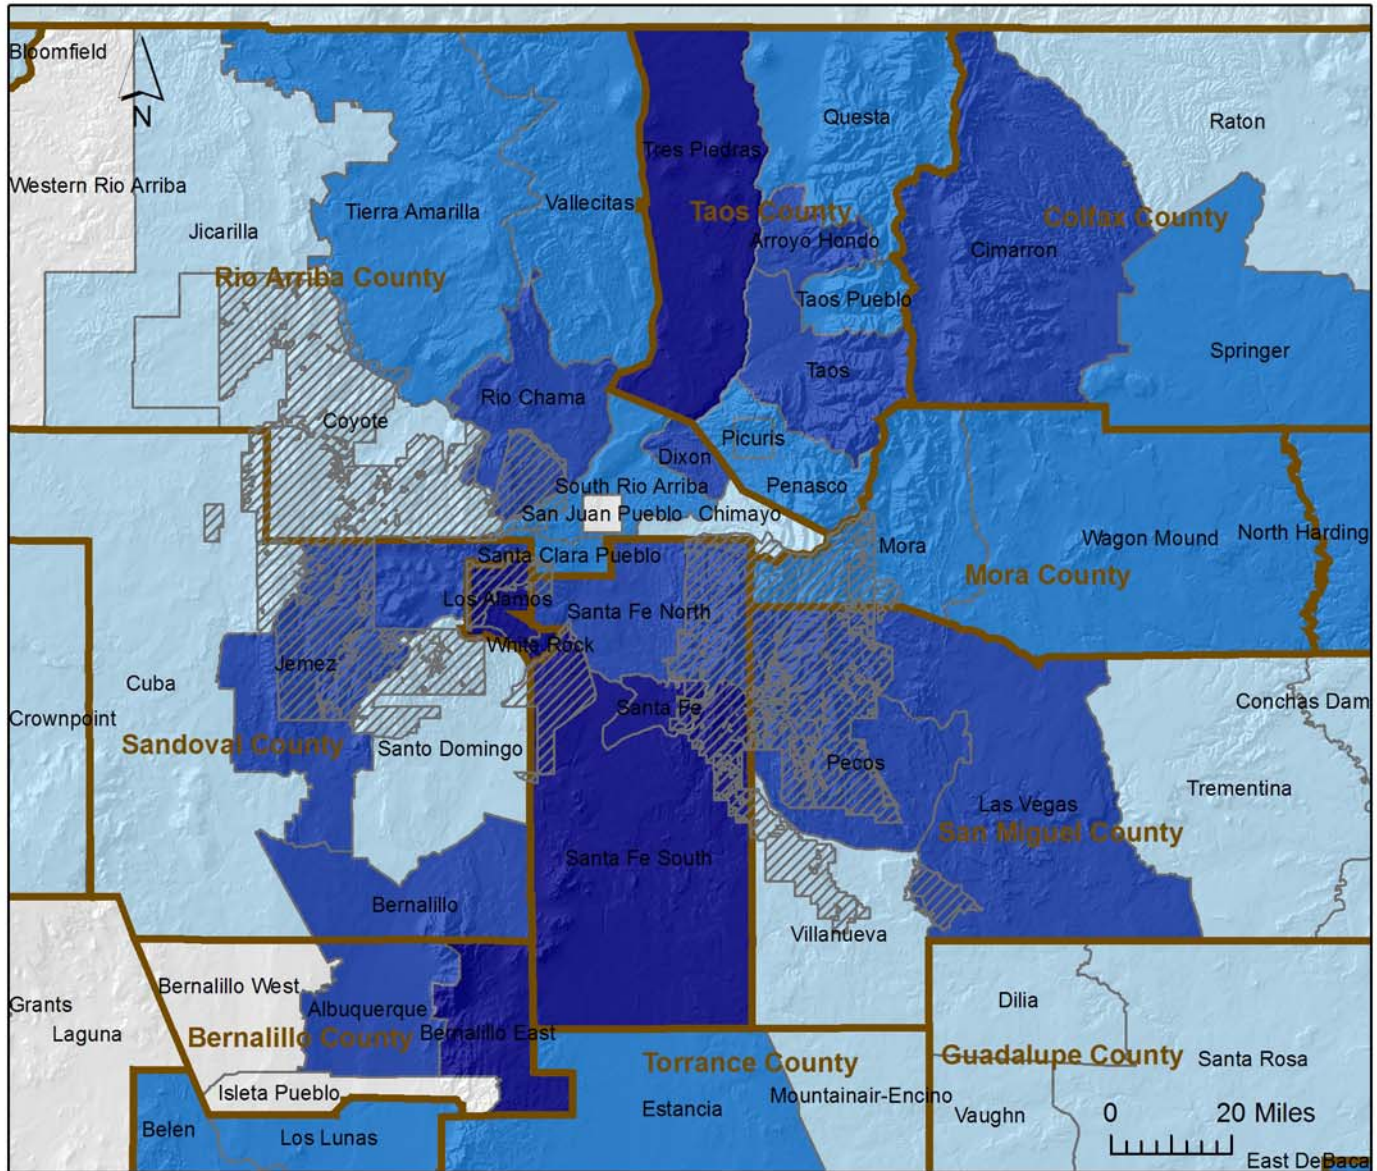

Percent with a College Degree or Greater

2000 US Census