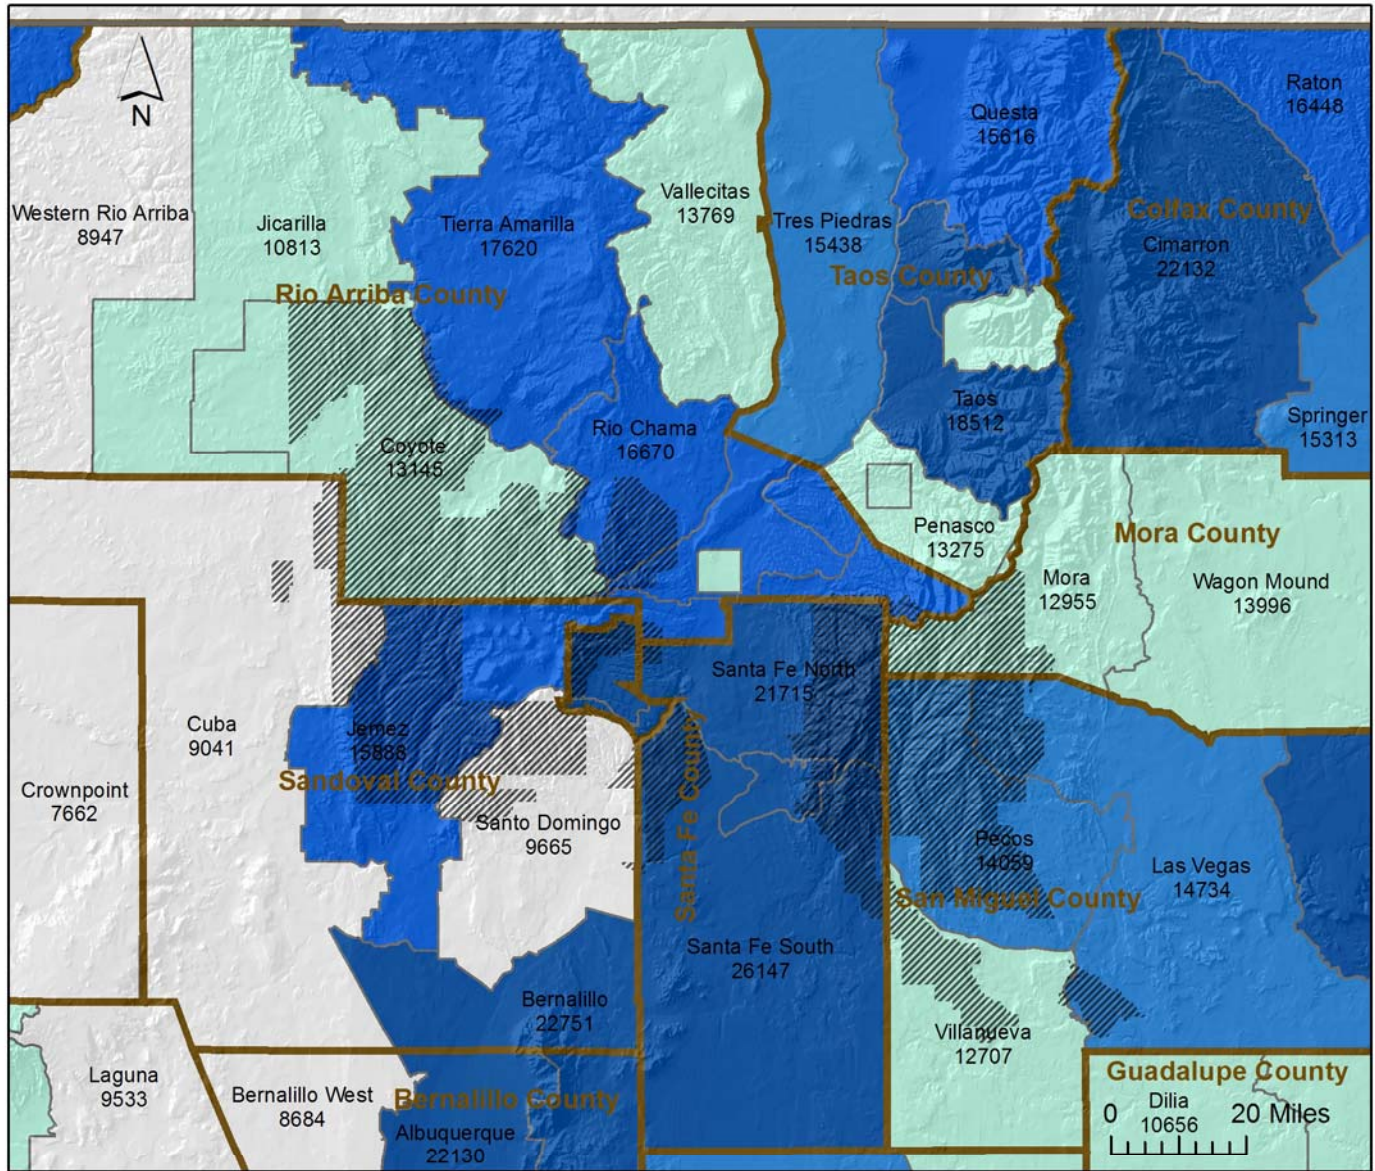

# Per Capita Income

2000 US Census

Santa Fe National Forest

## Per capita income 2000

Map created: 3/22/2007

## Hispanic or Latino Population 2000

Map created: 3/22/2007

## American Indian Population 2000

Map created: 3/22/2007