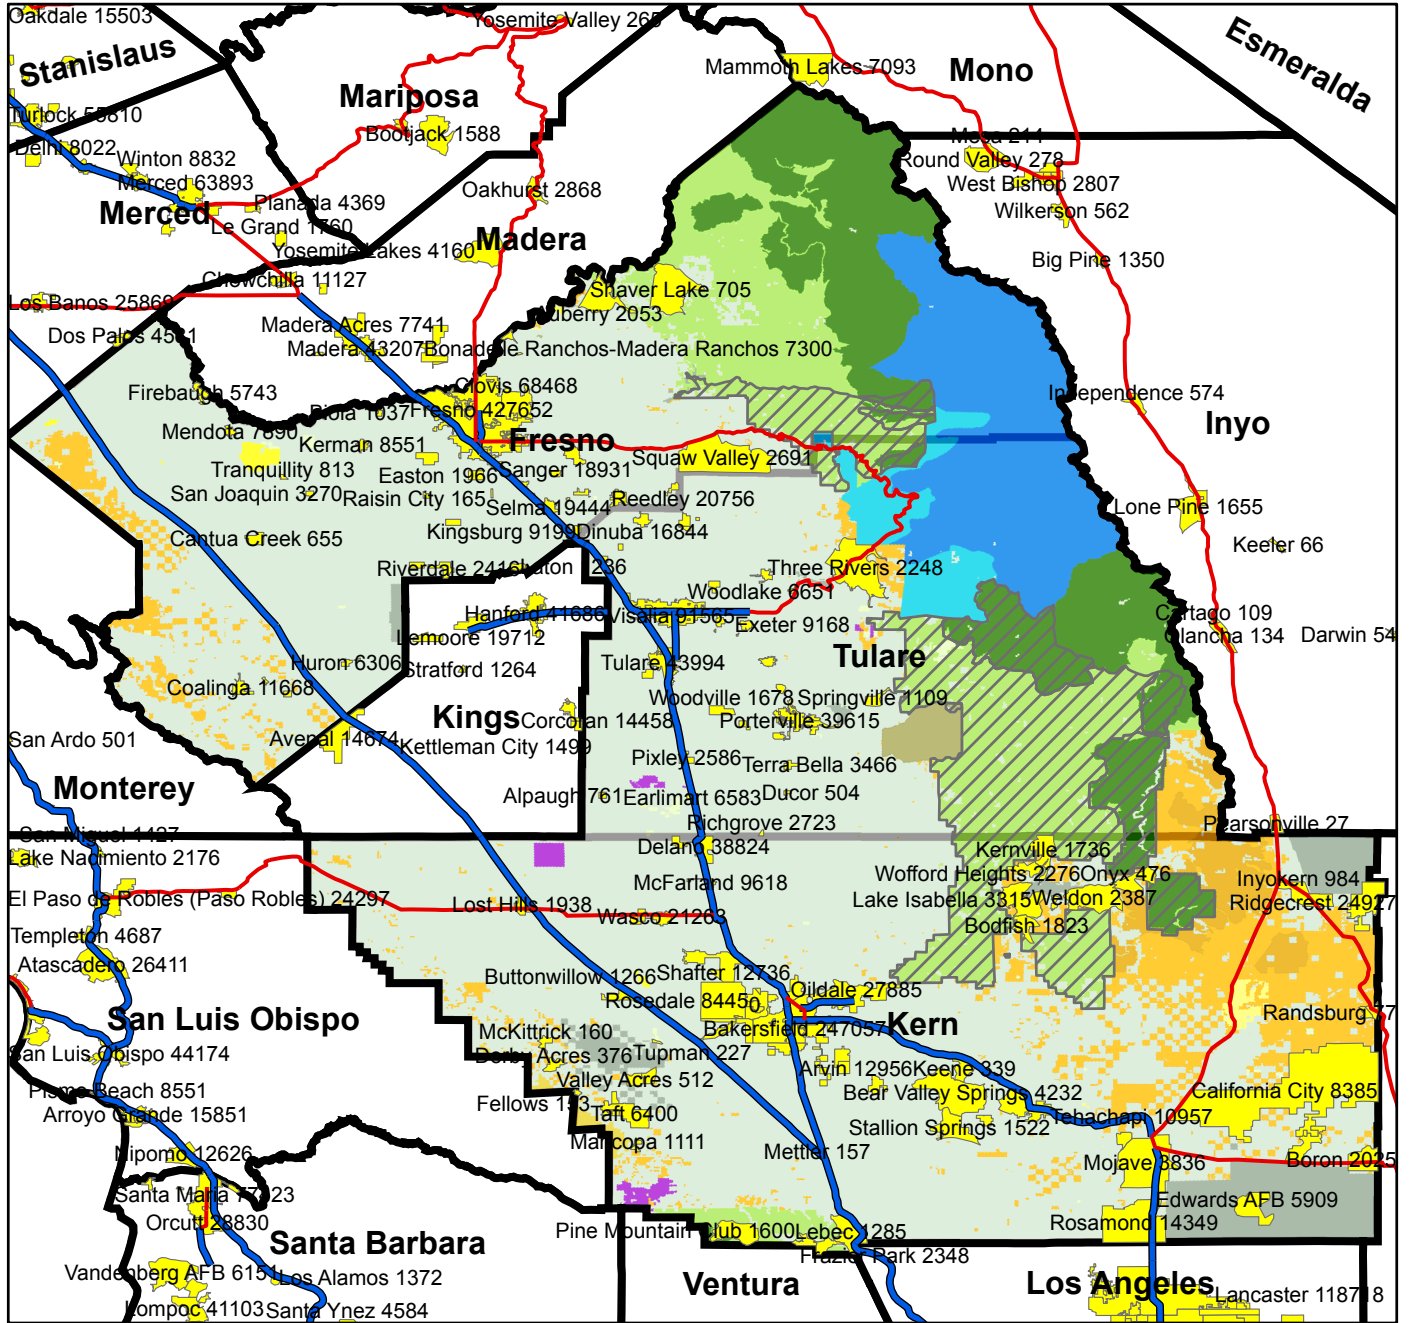

Study Area of Sequoia National Forest Census Designated Places

August 16, 2008

Legend

Limited Access Highway	Private	FWS Wilderness	Other Federal
Principal Highway	FS Wilderness	FWS National Wildlife Refuge	Tribal
US_Places	FS National Monument	Other FWS	State Wildlife Management Area
Sequoia National Forest	FS Wilderness Study Area	BLM Wilderness	State Park
Other FS	FS Wilderness Study Area	BLM National Monument	State Trust Land
NPS Wilderness	FS Wilderness Study Area	BLM Wilderness Study Area	Other State Lands
NPS National Park	FS Wilderness Study Area	Other BLM	City or County
NPS National Monument	FS Wilderness Study Area	Army Corps of Engineers	
Other NPS	FS Wilderness Study Area	Military	